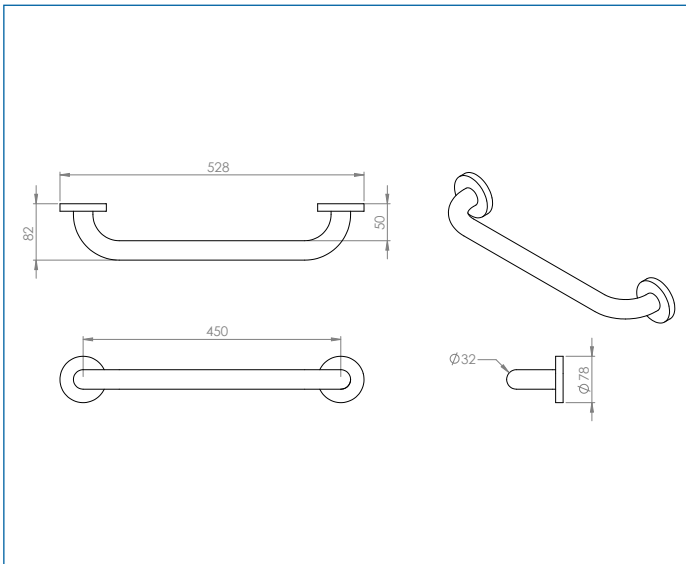

GUARANTEE

Consumer Statutory Rights Apply

Tel: +44 (0) 1264 365881
Fax: +44 (0) 1264 356437
Email: info@croydex.co.uk
Web: www.croydex.com

Printed material, designs and packaging are
protected by copyright and design right.

Date Created:22/02/18 | REV 002